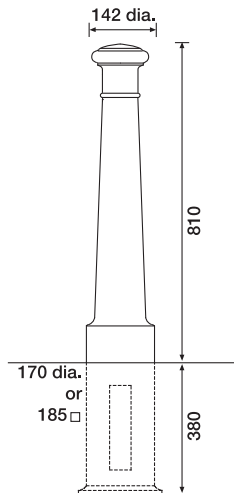

BX 1521 Blackpool (Manchester Short)

AVAILABLE FROM STOCK

King Street, Biddulph, Stoke-on-Trent, Staffordshire.

Standard cast iron bollard with rounded top.

PU version available **BXPU 1521-RT** Blackpool (Spennymoor) PU

Bridge Street, Llangefni.

Smooth faced version including reflector.

Shown with special logos.

CODE	OPTION	WEIGHT
BX 1521-RT	Round root	32kg
BX 1521-SQ	Square root	45kg
CAST IRON		